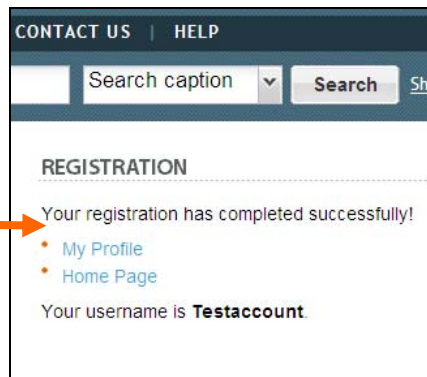

シュプリンガー・イメージのサイトを開き、右上の REGISTER をクリック。

REGISTRATION

Register to enable personalization features on SpringerImages. Registration allows you to:

- Maintain a personal account.
- Save search criteria.
- Save and manage image sets (if you do not also have a subscription, then image sets can be made only with "free" images).

Username * Testaccount
 Password * ●●●●●●
 Confirm Password * ●●●●●●
 First Name * A
 Last Name * A
 E-mail Address * aaa@XX.com

Please check here if you would also like to purchase an individual subscription (subscription rates [here](#)).

through unimages

Type the two words:
 throughunimages

reCAPTCHA read
 Continue

必要事項を入力後、
Continue をクリック

利用規約をお読みいただき、「I Accept」をクリックすると、登録が完了し、確認メールが送信されます。

ホームページの画面構成

キャプションまたは全てのテキストを選択

検索ボックス